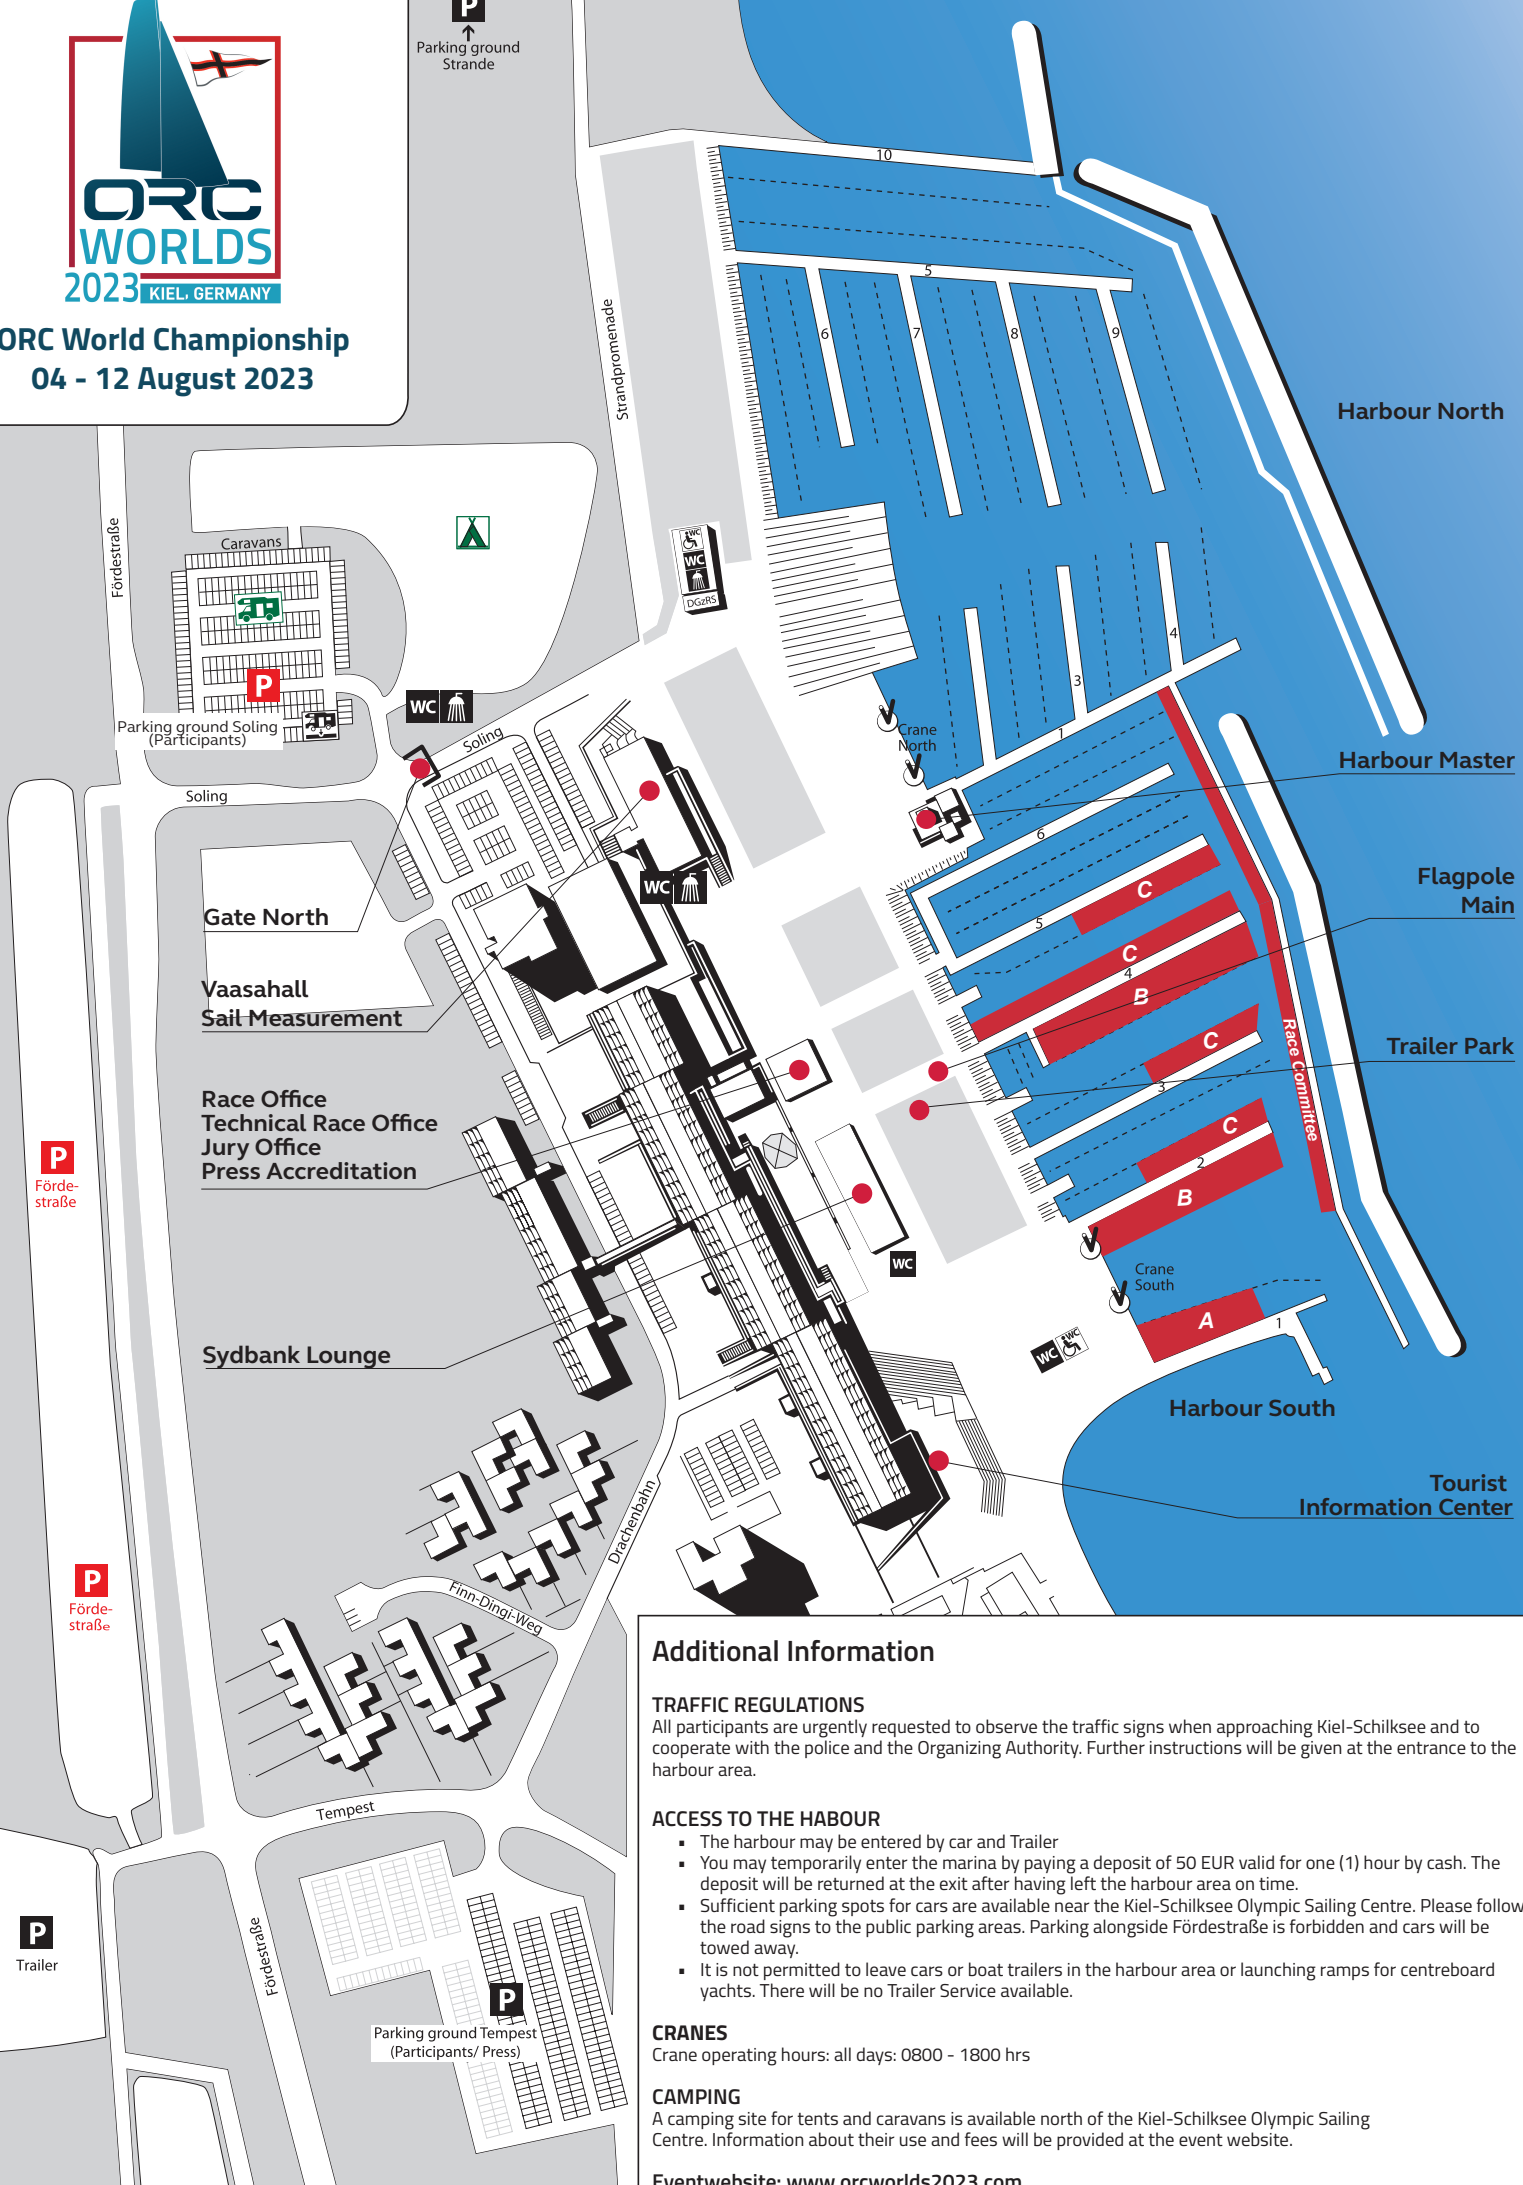

ORC World Championship
04 - 12 August 2023

P
↑
Parking ground
Strande

Additional Information

TRAFFIC REGULATIONS

All participants are urgently requested to observe the traffic signs when approaching Kiel-Schilksee and to cooperate with the police and the Organizing Authority. Further instructions will be given at the entrance to the harbour area.

ACCESS TO THE HABOUR

- The harbour may be entered by car and Trailer
- You may temporarily enter the marina by paying a deposit of 50 EUR valid for one (1) hour by cash. The deposit will be returned at the exit after having left the harbour area on time.
- Sufficient parking spots for cars are available near the Kiel-Schilksee Olympic Sailing Centre. Please follow the road signs to the public parking areas. Parking alongside Fördestraße is forbidden and cars will be towed away.
- It is not permitted to leave cars or boat trailers in the harbour area or launching ramps for centreboard yachts. There will be no Trailer Service available.

CRANES

Crane operating hours: all days: 0800 - 1800 hrs

CAMPING

A camping site for tents and caravans is available north of the Kiel-Schilksee Olympic Sailing Centre. Information about their use and fees will be provided at the event website.